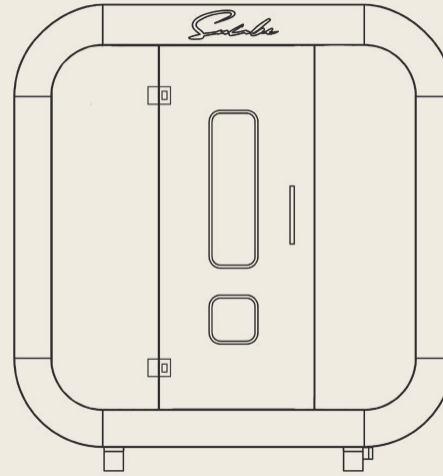

FRONT VIEW

SIDE VIEW

LAYOUT

↔ 229 cm

↑ 240 cm

↓ 175 cm

KG max. 850 kg

⚡ 400 V or 230 V