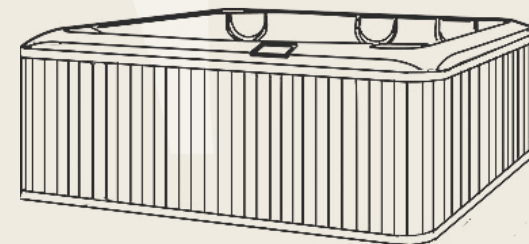

5kW GECKO Heat Pump

3kW Electric Heater

4

Choose controller →

GECKO Wifi Module

GECKO Touch Screen

SPECIFICATION

TOP VIEW