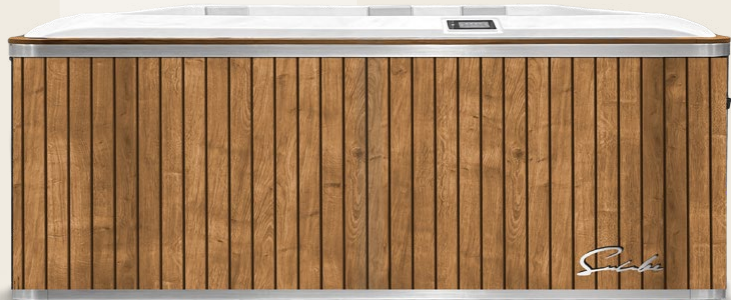

HOTCUBE Premium Hot Tub

NATURAL