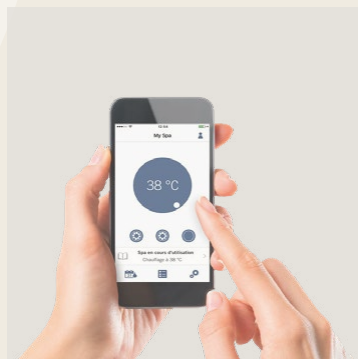

5kW GECKO Heat Pump

3kW Electric Heater

4

Choose controller →

GECKO Wifi Module

GECKO Touch Screen

SPECIFICATION

TOP VIEW