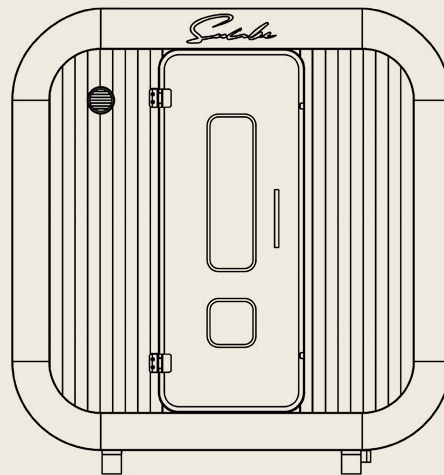

Pick your steel finish

4

Match
the perfect
heater →

3

HUUM 6kW wifi

HARVIA 6kW

HUUM WOOD

SPECIFICATION