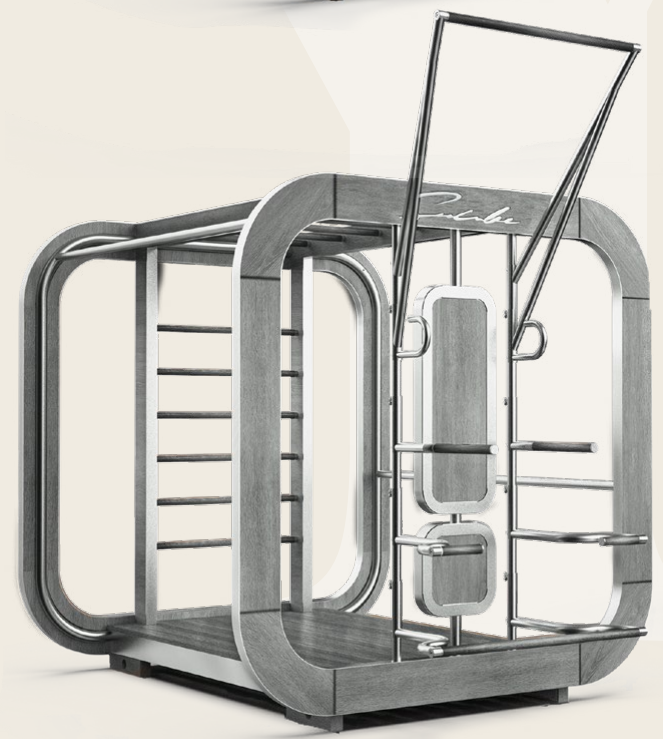

SPECIFICATION

TOP VIEW

FRONT VIEW

LAYOUT

↔ 130 cm ↑↓ 130 cm ↓ 80 cm ⚖ 100 kg ⚡ 230 V

ICECUBE

Recharge your body with IceCube, a premium cold plunge tub designed to enhance recovery, performance, and overall well-being. Engineered for optimal cooling and durability, it's the perfect complement to your sauna or workout routine. Step into the cold and experience the benefits of true contrast therapy.

COLD
FOR
LIFE

Side

GYMCUBE Exclusive Gym

GymCube is a stylish outdoor gym made for callisthenics exercises.

 1 person

 12m³

GYMCUBE Exclusive Gym

1 ← Choose your wood color

NATURAL

GREY

BLACK

Take your workouts outdoors with GymCube, a high-performance, weather-resistant fitness station built for calisthenics, strength training, and functional fitness. Crafted from stainless steel and durable wood, it blends natural aesthetics with professional-grade durability.