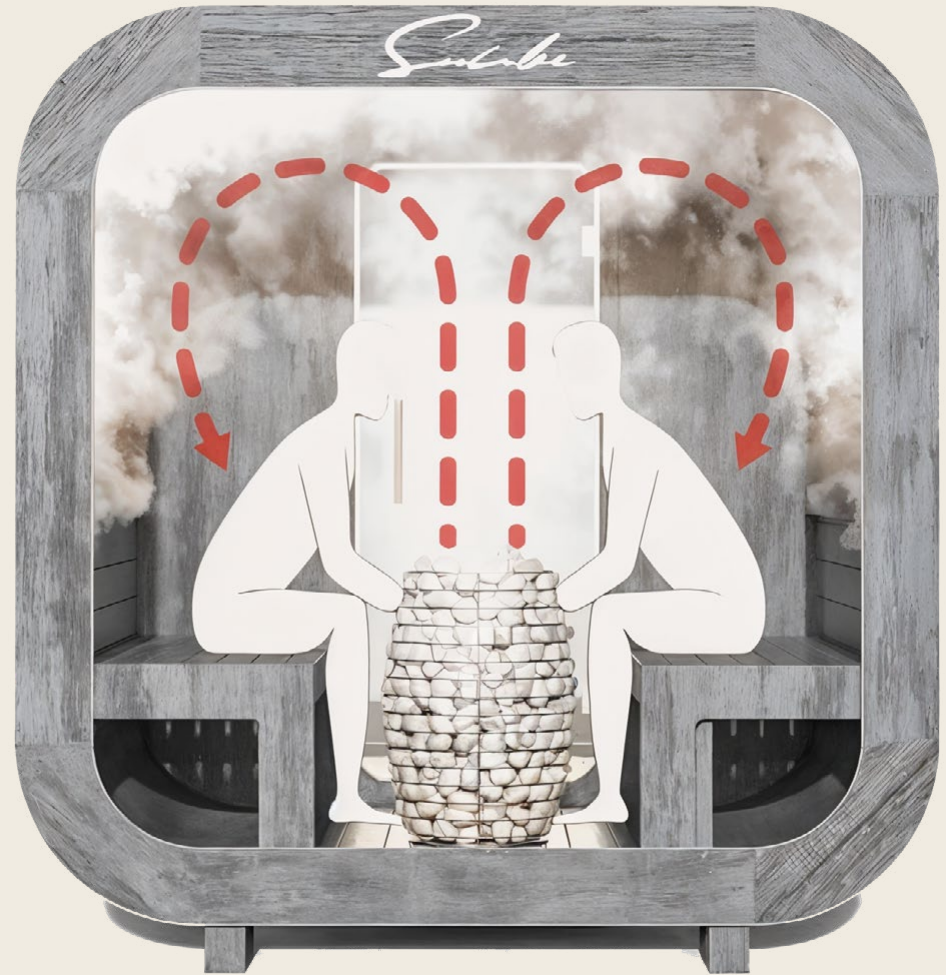

Patented Design

The shape of the **SUNCUBE** sauna, protected by a patent across Europe; EUIPO patent number: **009149214-0001**, stands out in the market thanks to its innovative design that combines aesthetics with functionality. Its unique form not only catches the eye but also ensures even distribution of heat throughout the sauna's interior. Thanks to this exceptional construction, heat is effectively distributed, allowing for faster achievement of optimal temperature and maintaining it at the right level throughout usage.

—————→
PATENTED SHAPE FOR OPTIMAL HEAT DISTRIBUTION

EUIPO
EUROPEAN UNION
INTELLECTUAL PROPERTY OFFICE