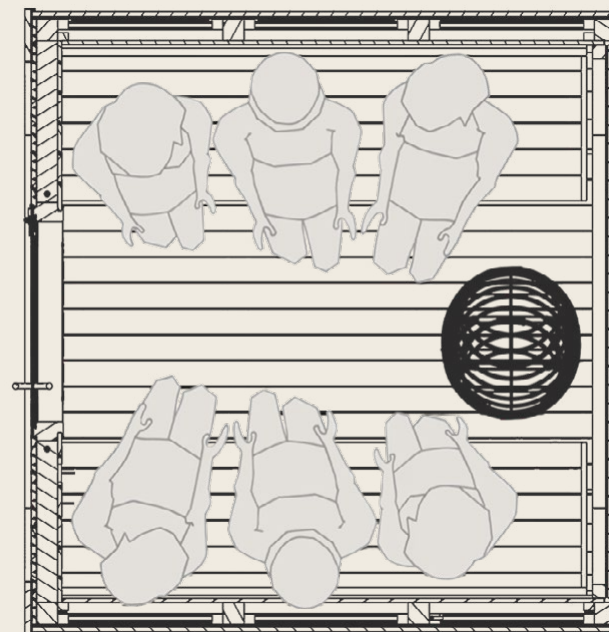

FRONT VIEW

SIDE VIEW

LAYOUT

↔ 229 cm ↑ 240 cm ↓ 229 cm ⚖ max. 1150 kg ⚡ 400 V or 230 V

SUNCUBE M

Suncube is crafted using only the highest-quality materials to ensure durability, efficiency, and a luxurious feel. The sauna structure is made from Thermory wood, a thermally treated material renowned for its exceptional durability, weather resistance, and beautiful aesthetic. Reinforced stainless steel components add strength and longevity, preventing corrosion even in the toughest climates. The panoramic triple-layer heat-resistant toughened glass ensures energy efficiency while providing an immersive outdoor view. Every element of Suncube is selected for long-lasting quality and an uncompromising sauna experience.