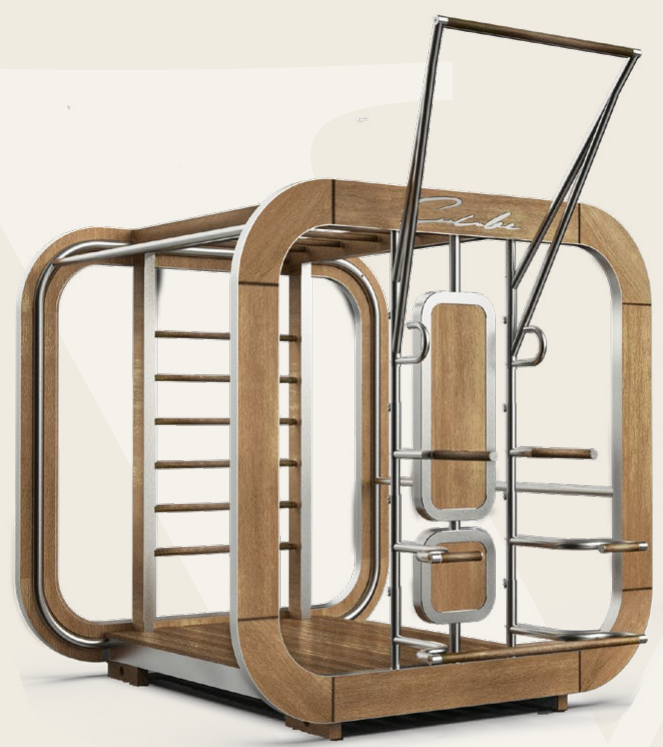

SPECIFICATION

TOP VIEW

FRONT VIEW

LAYOUT

↔ 130 cm ↑↓ 130 cm ↓ 80 cm ⚖ 100 kg ⚡ 230 V

ICECUBE

Recharge your body with IceCube, a premium cold plunge tub designed to enhance recovery, performance, and overall well-being. Engineered for optimal cooling and durability, it's the perfect complement to your sauna or workout routine. Step into the cold and experience the benefits of true contrast therapy.

COLD
FOR
LIFE

Side

GYMCUBE Exclusive Gym

GymCube is a stylish outdoor gym made for callisthenics exercises.

 1 person

 12m³

GYMCUBE Exclusive Gym

1 ← Choose your wood color

NATURAL

GREY

BLACK

Take your workouts outdoors with GymCube, a high-performance, weather-resistant fitness station built for calisthenics, strength training, and functional fitness. Crafted from stainless steel and durable wood, it blends natural aesthetics with professional-grade durability.