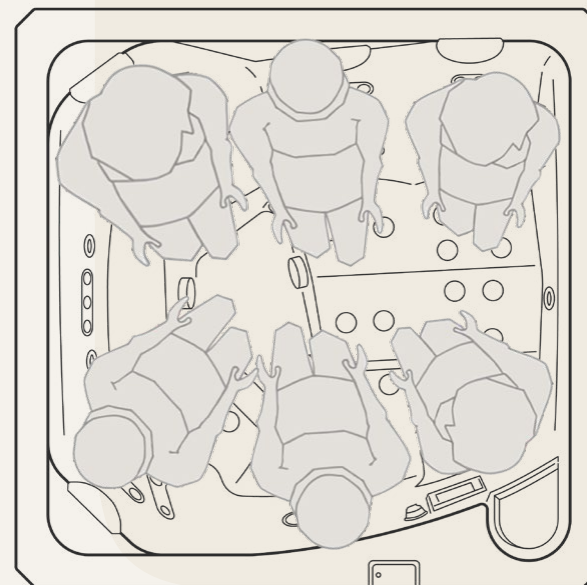

FRONT VIEW

LAYOUT

↔ 229 cm

↑ 229 cm

↓ 94,50 cm

430 kg dry/1930 kg filled

230 V

Technical Components and Controls