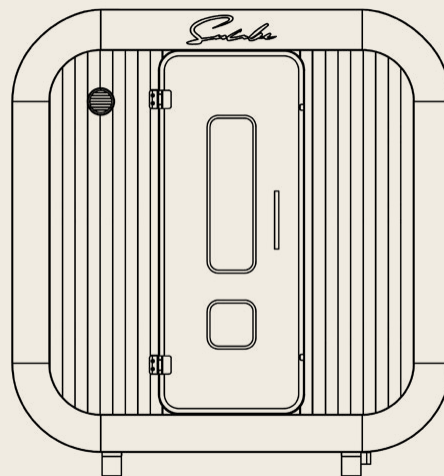

SPECIFICATION

FRONT VIEW

SIDE VIEW

LAYOUT

↔ 229 cm ↑ 240 cm ↕ 329 cm  max. 1500 kg  400 V or 230 V

SUNCUBE L

More space, more comfort. SunCube L is designed for those who appreciate freedom of movement and relaxation with more room to enjoy. Crafted from the highest quality Thermory wood – bright and elegant inside, solid and durable outside. The spacious interior and practical vestibule provide comfort and privacy during every session. Natural materials, perfect craftsmanship, and modern design come together to create a unique space for regeneration.