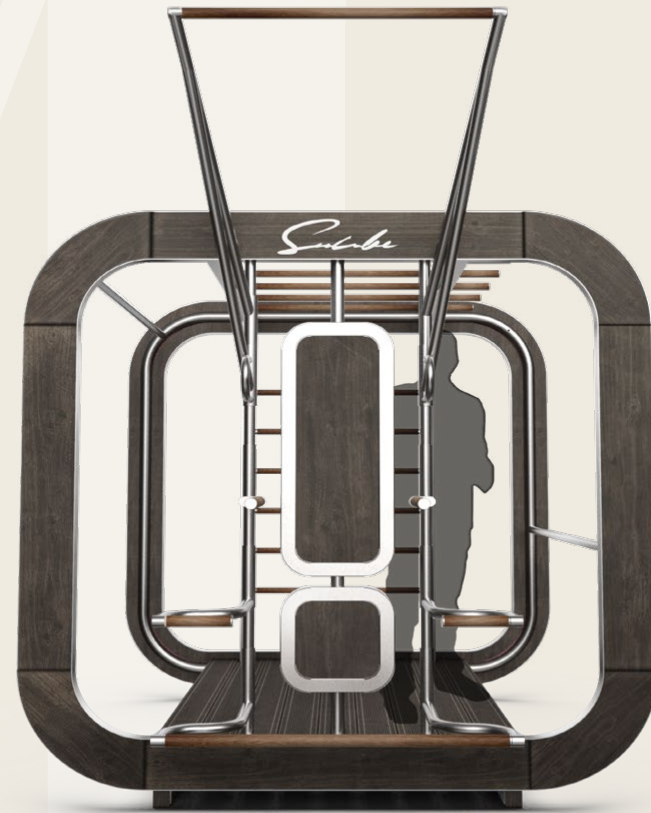

SPECIFICATION

Stainless Steel Construction. Unmatched Durability for Intense Training

|↔| 225cm

↑↓ 237 cm

↓ 227 cm

KG 530 kg