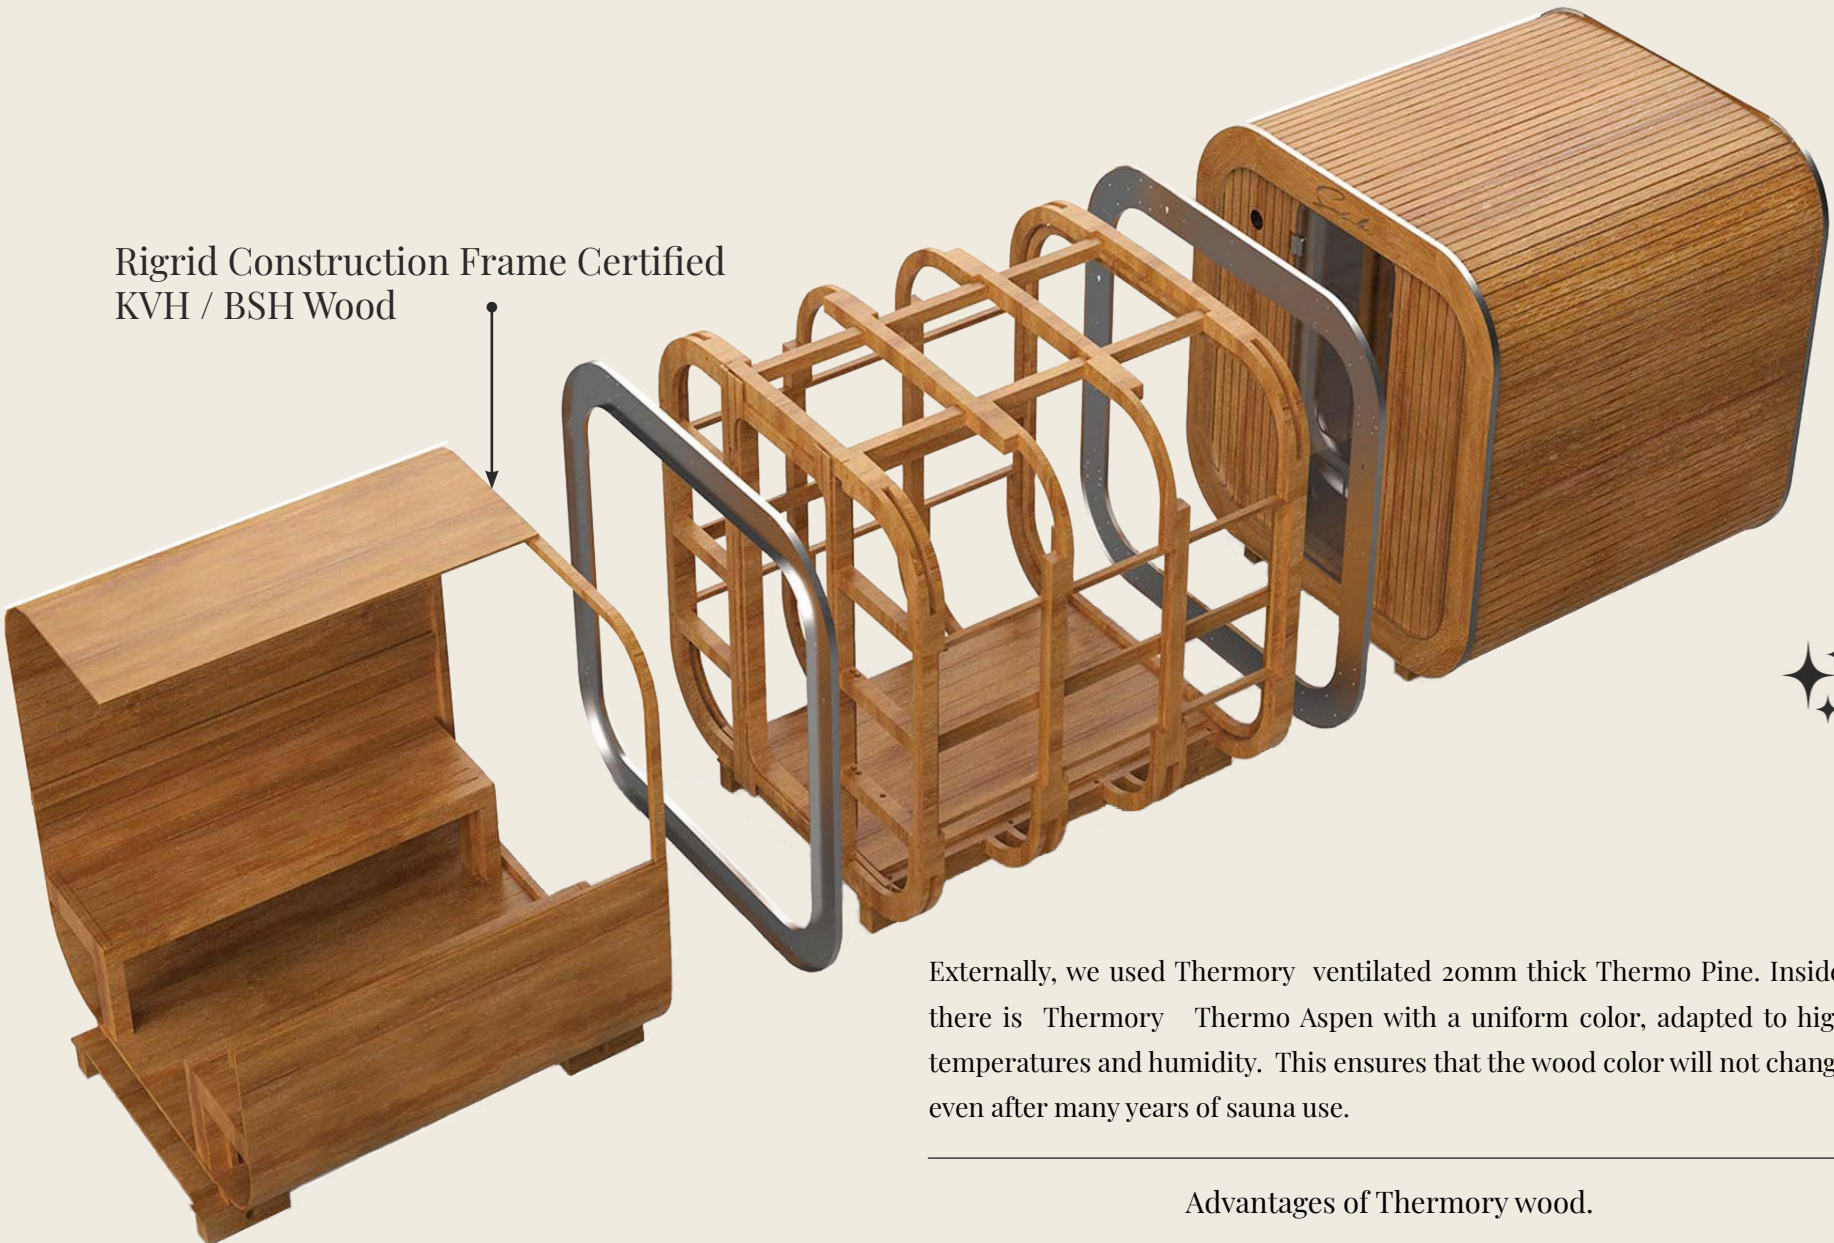

Only natural, carefully selected materials – smooth to the touch, durable, and resistant to changing weather conditions.

Suncube Construction

THERMO ASPEN
BENCHES

TRIPLE LAYERED
GLASS WINDOW

STAINLESS STEEL
CONSTRUCTION FRAME

DECORATIVE WOOD
WITH SUNCUBE LOGO

Rigid Construction Frame Certified
KVH / BSH Wood

Externally, we used Thermory ventilated 20mm thick Thermo Pine. Inside, there is Thermory Thermo Aspen with a uniform color, adapted to high temperatures and humidity. This ensures that the wood color will not change even after many years of sauna use.