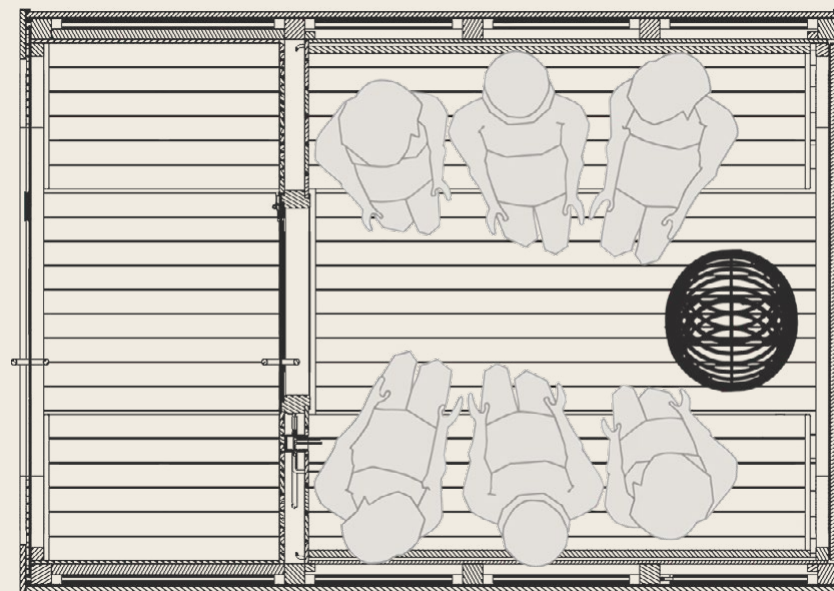

SPECIFICATION

FRONT VIEW

SIDE VIEW

LAYOUT

↔ 229 cm ↑ 240 cm ↕ 329 cm  max. 1500 kg  400 V or 230 V

SUNCUBE L

More space, more comfort. SunCube L is designed for those who appreciate freedom of movement and relaxation with more room to enjoy. Crafted from the highest quality Thermory wood – bright and elegant inside, solid and durable outside. The spacious interior and practical vestibule provide comfort and privacy during every session. Natural materials, perfect craftsmanship, and modern design come together to create a unique space for regeneration.