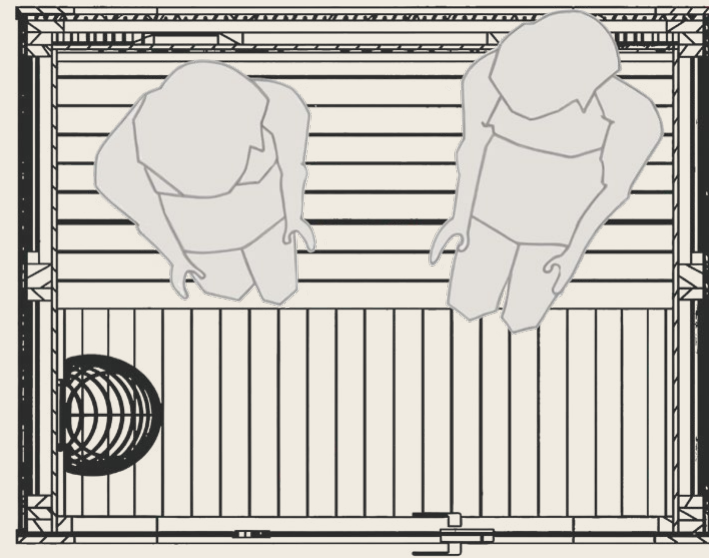

FRONT VIEW

SIDE VIEW

LAYOUT

↔ 229 cm

↑ 240 cm

↓ 175 cm

KG max. 850 kg

⚡ 400 V or 230 V