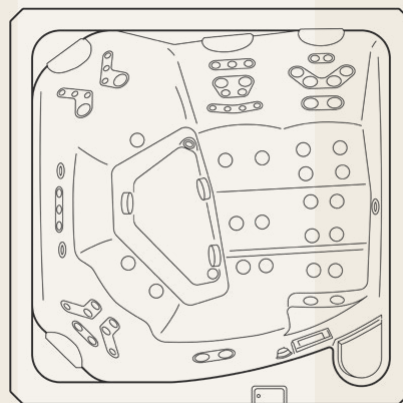

SPECIFICATION

TOP VIEW